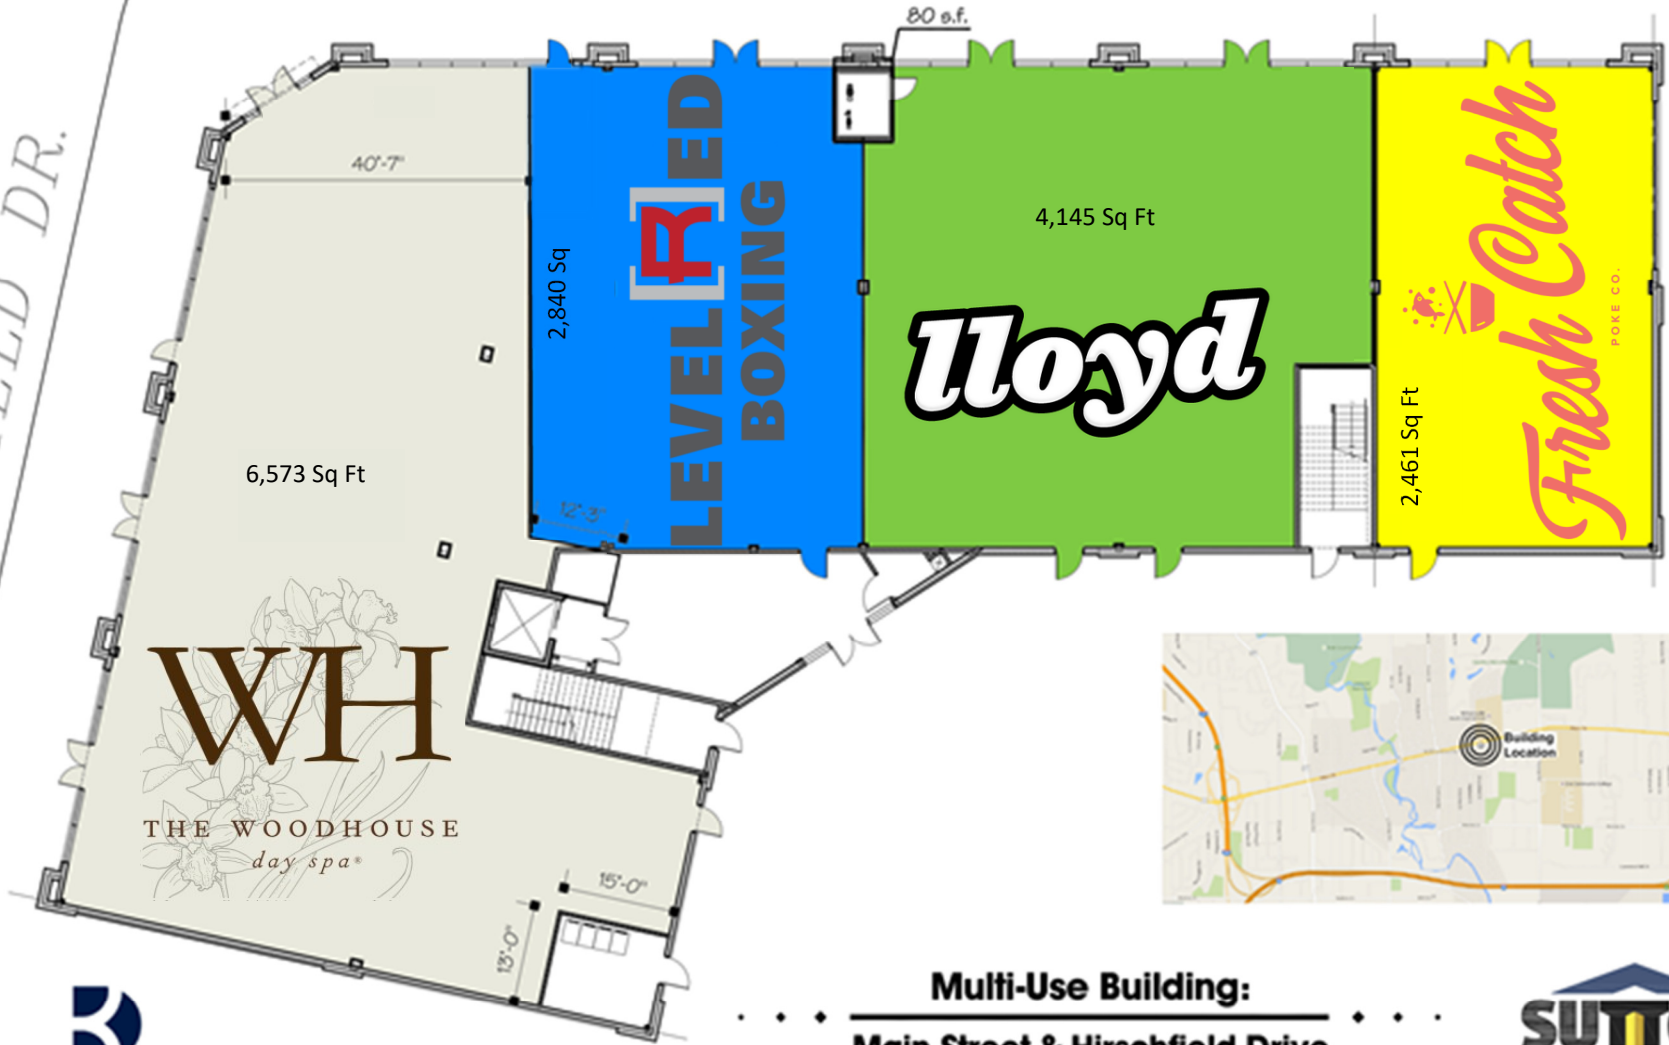

MAIN ST.

Traffic-Light
Controlled
Intersection

HIRSCHFIELD DR.

WH
THE WOODHOUSE
day spa®

**LEVEL R ED
BOXING**

Lloyd

Fresh Catch
FISH CO.

BEVILACQUA
DEVELOPMENT L.P.